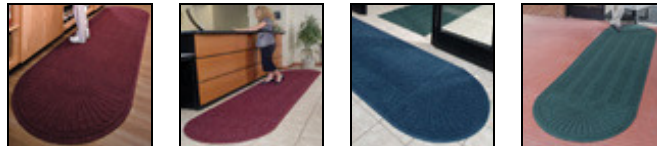

Two-End Grand Premier Waterhog ECO Entrance Mats

Two-End Grand Premier Waterhog Entrance Mats are effective for trapping water and dirt while adding style to any entrance.

- Raised-oval pattern construction effectively removes dirt and moisture.
- The surface is anti-static and dries quickly and won't fade or rot. These mats work great both inside & out.
- Clean with vacuum, extraction cleaning methods, or hose off and hang to dry.
- Gain valuable LEED certification points: 100% PET post-consumer recycled fiber reclaimed from drink bottles and 15% post-consumer recycled tires; Certified Green Product.

Item No: EFOECO

Standard Sizes (Approximate)

Size	Qty. 1	Qty. 2-10	Qty. 11-25	Qty. 26+
3' x 7.1'	\$187.88	\$185.52	\$183.44	\$181.12
3' x 11.7'	\$293.75	\$291.44	\$289.52	\$287.40
3' x 15.5'	\$473.30	\$470.28	\$467.20	\$464.40
3' x 19.4'	\$592.40	\$589.32	\$586.52	\$583.20
3' x 23.2'	\$708.43	\$704.60	\$699.20	\$695.52
4' x 8'	\$282.30	\$279.20	\$277.24	\$275.12
4' x 12.6'	\$488.58	\$485.52	\$483.36	\$479.16
4' x 16.5'	\$671.78	\$667.52	\$663.56	\$659.44
4' x 20.3'	\$826.48	\$822.20	\$818.44	\$814.12
6' x 10.1'	\$616.83	\$613.32	\$609.28	\$606.20
6' x 14.8'	\$903.85	\$899.20	\$895.52	\$891.12
6' x 18.6'	\$1,135.93	\$1,130.32	\$1,124.40	\$1,119.32
6' x 22.4'	\$1,368.00	\$1,362.20	\$1,356.64	\$1,349.76